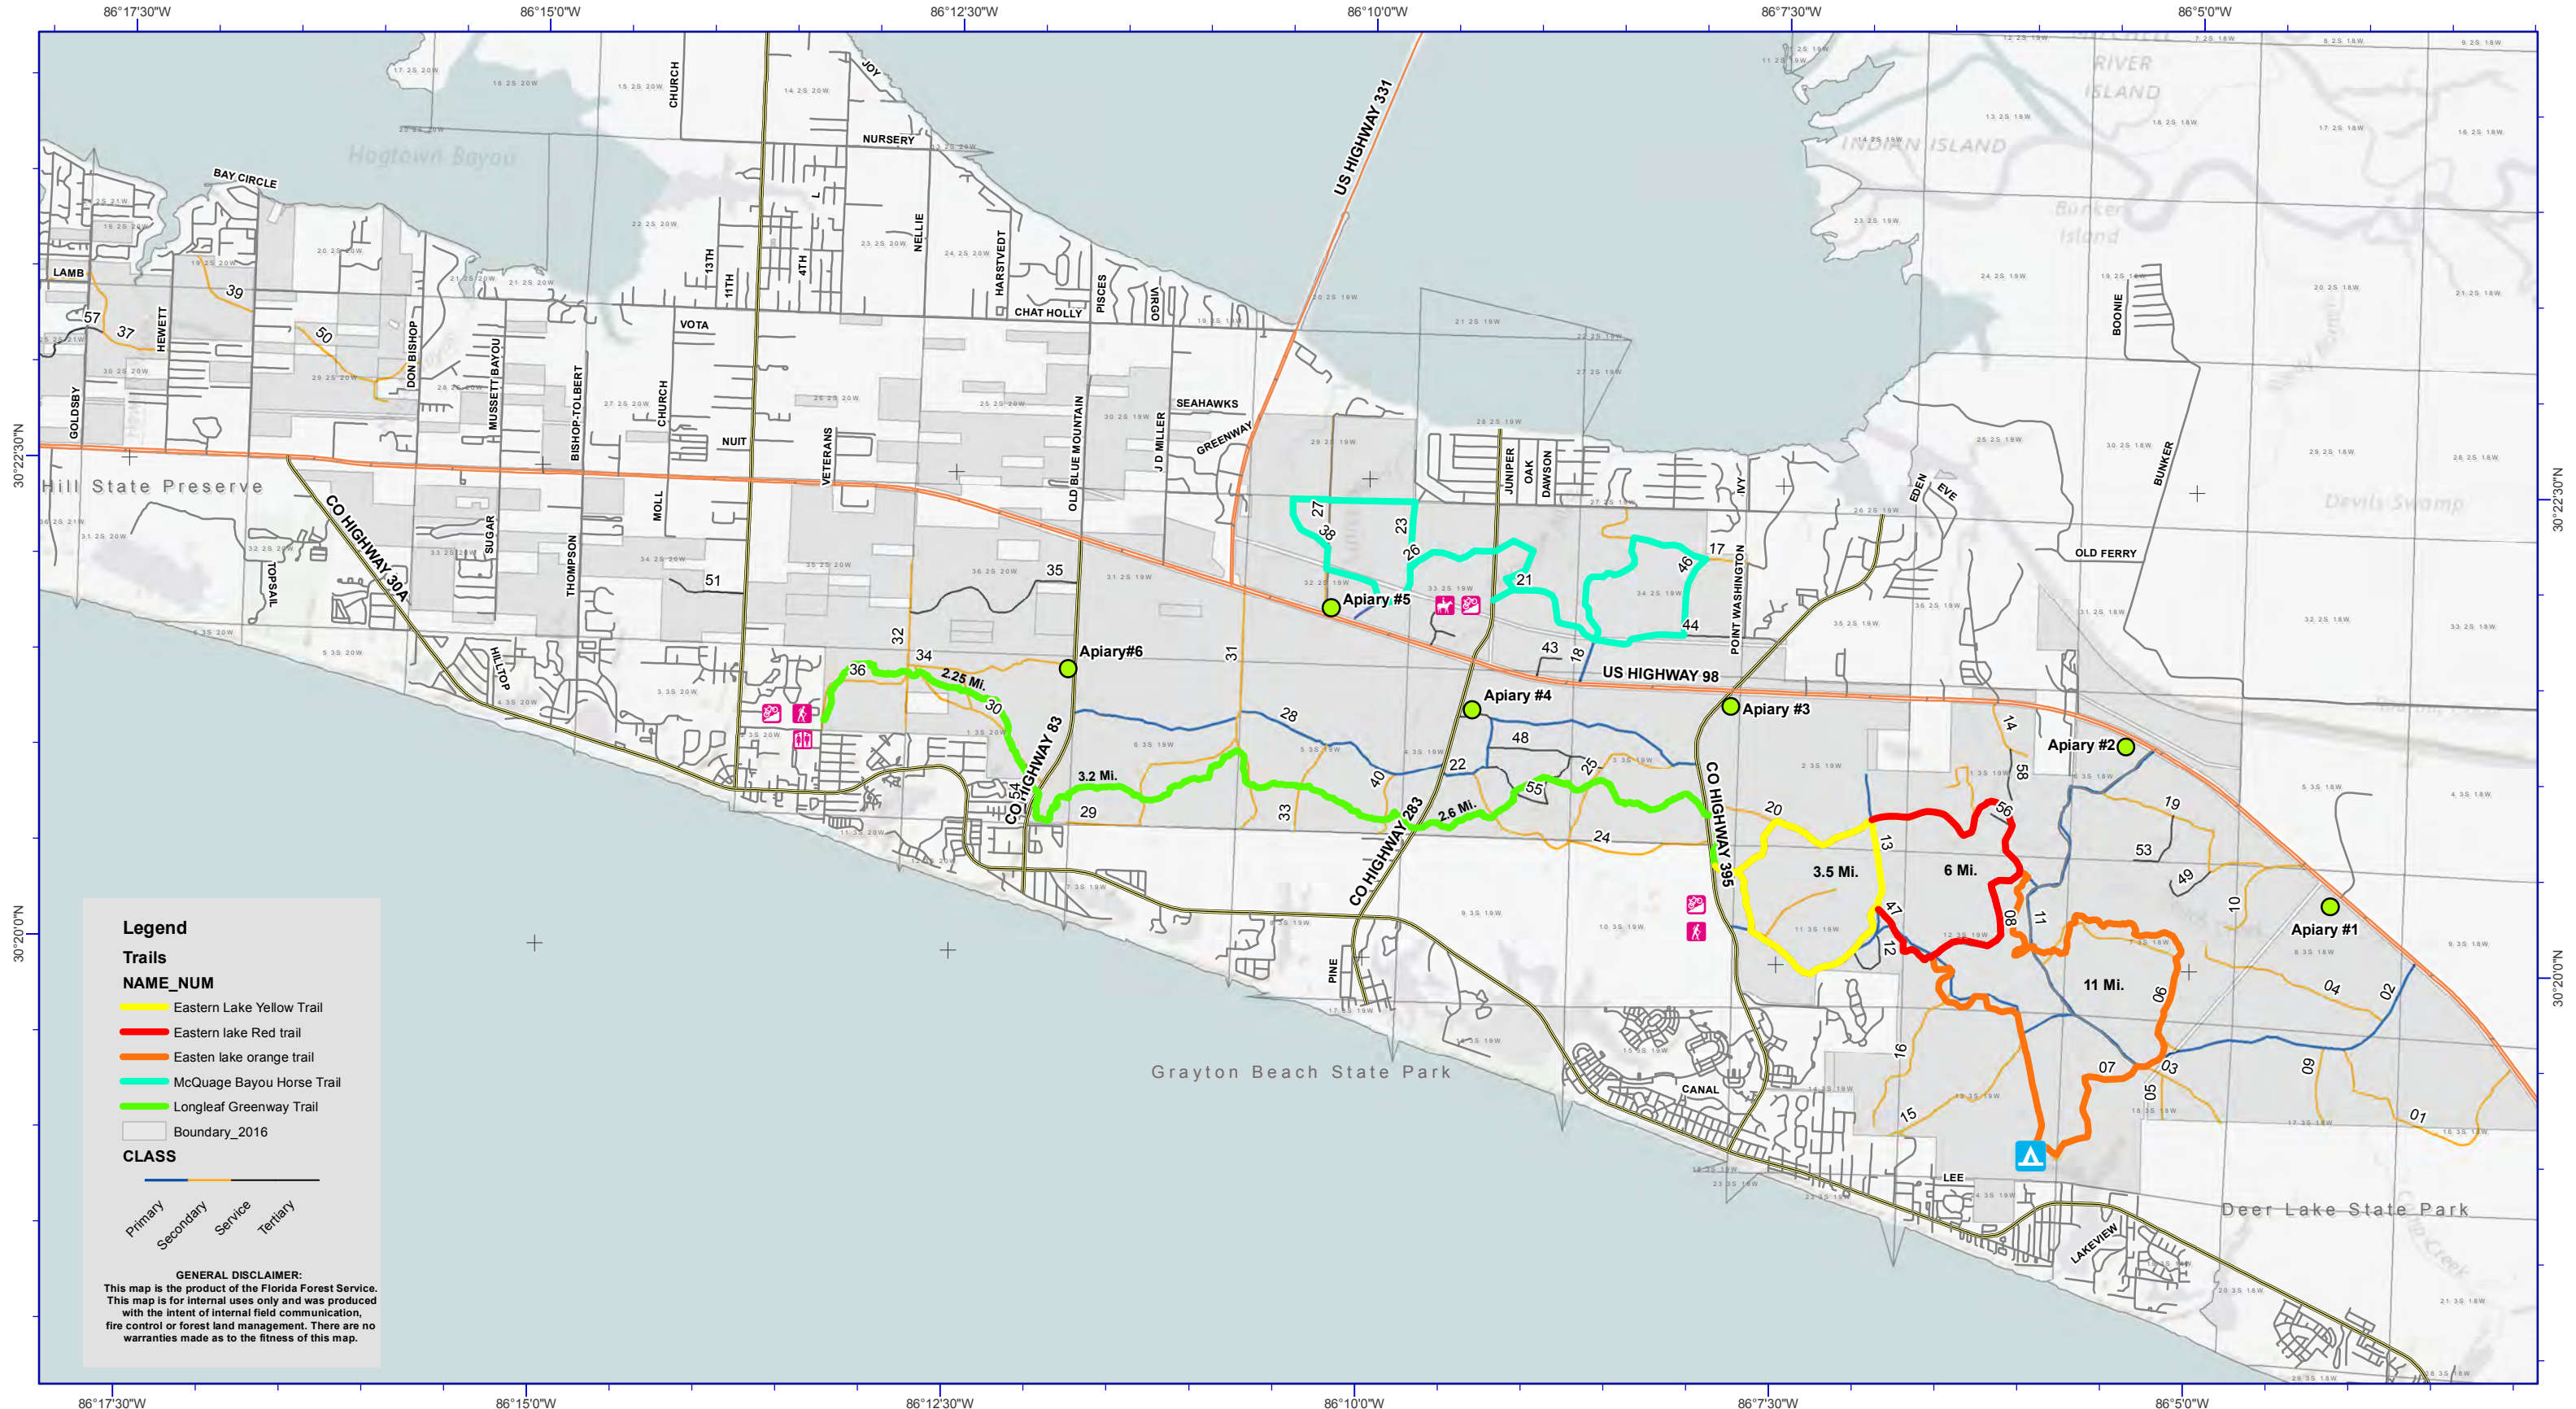

- POINT WASHINGTON STATE FOREST - TRAILS

Legend

Trails

- Eastern Lake Yellow Trail
- Eastern lake Red trail
- Easten lake orange trail
- McQuage Bayou Horse Trail
- Longleaf Greenway Trail
- Boundary_2016

CLASS

- Primary
- Secondary
- Service
- Tertiary