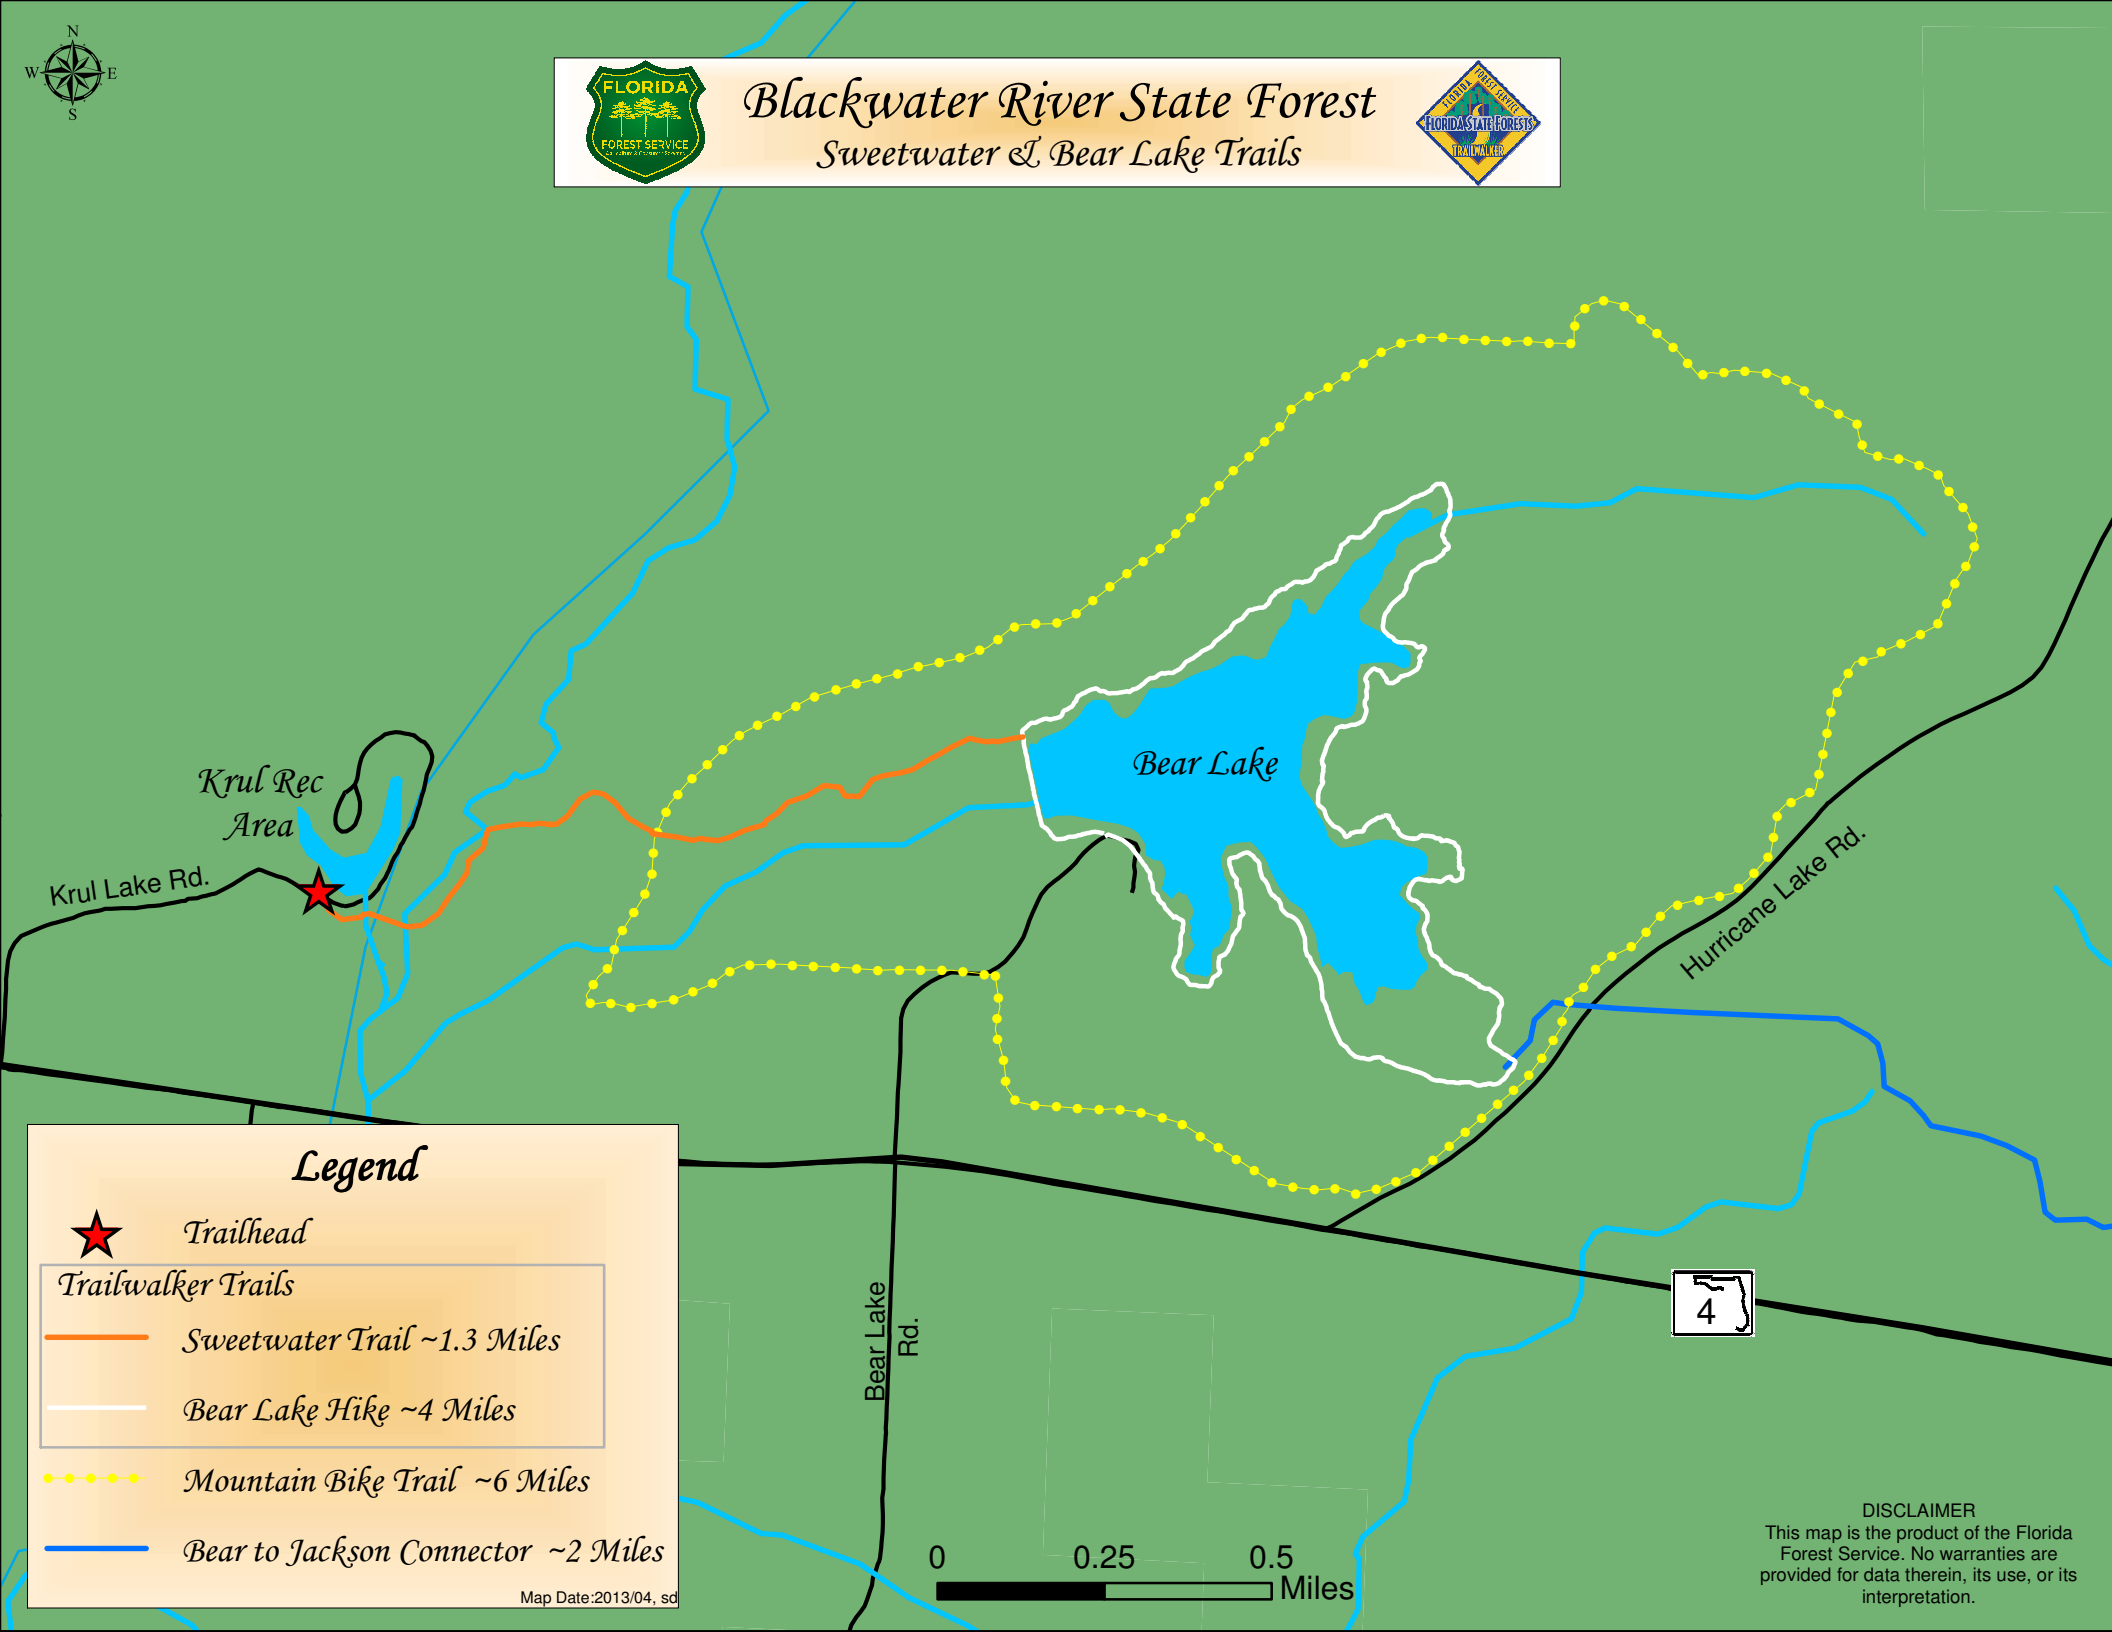

# Blackwater River State Forest

## Sweetwater & Bear Lake Trails

### Legend

Trailhead

#### Trailwalker Trails

Sweetwater Trail ~1.3 Miles

Bear Lake Hike ~4 Miles

Mountain Bike Trail ~6 Miles

Bear to Jackson Connector ~2 Miles

Map Date: 2013/04, sd

**DISCLAIMER**  
This map is the product of the Florida Forest Service. No warranties are provided for data therein, its use, or its interpretation.